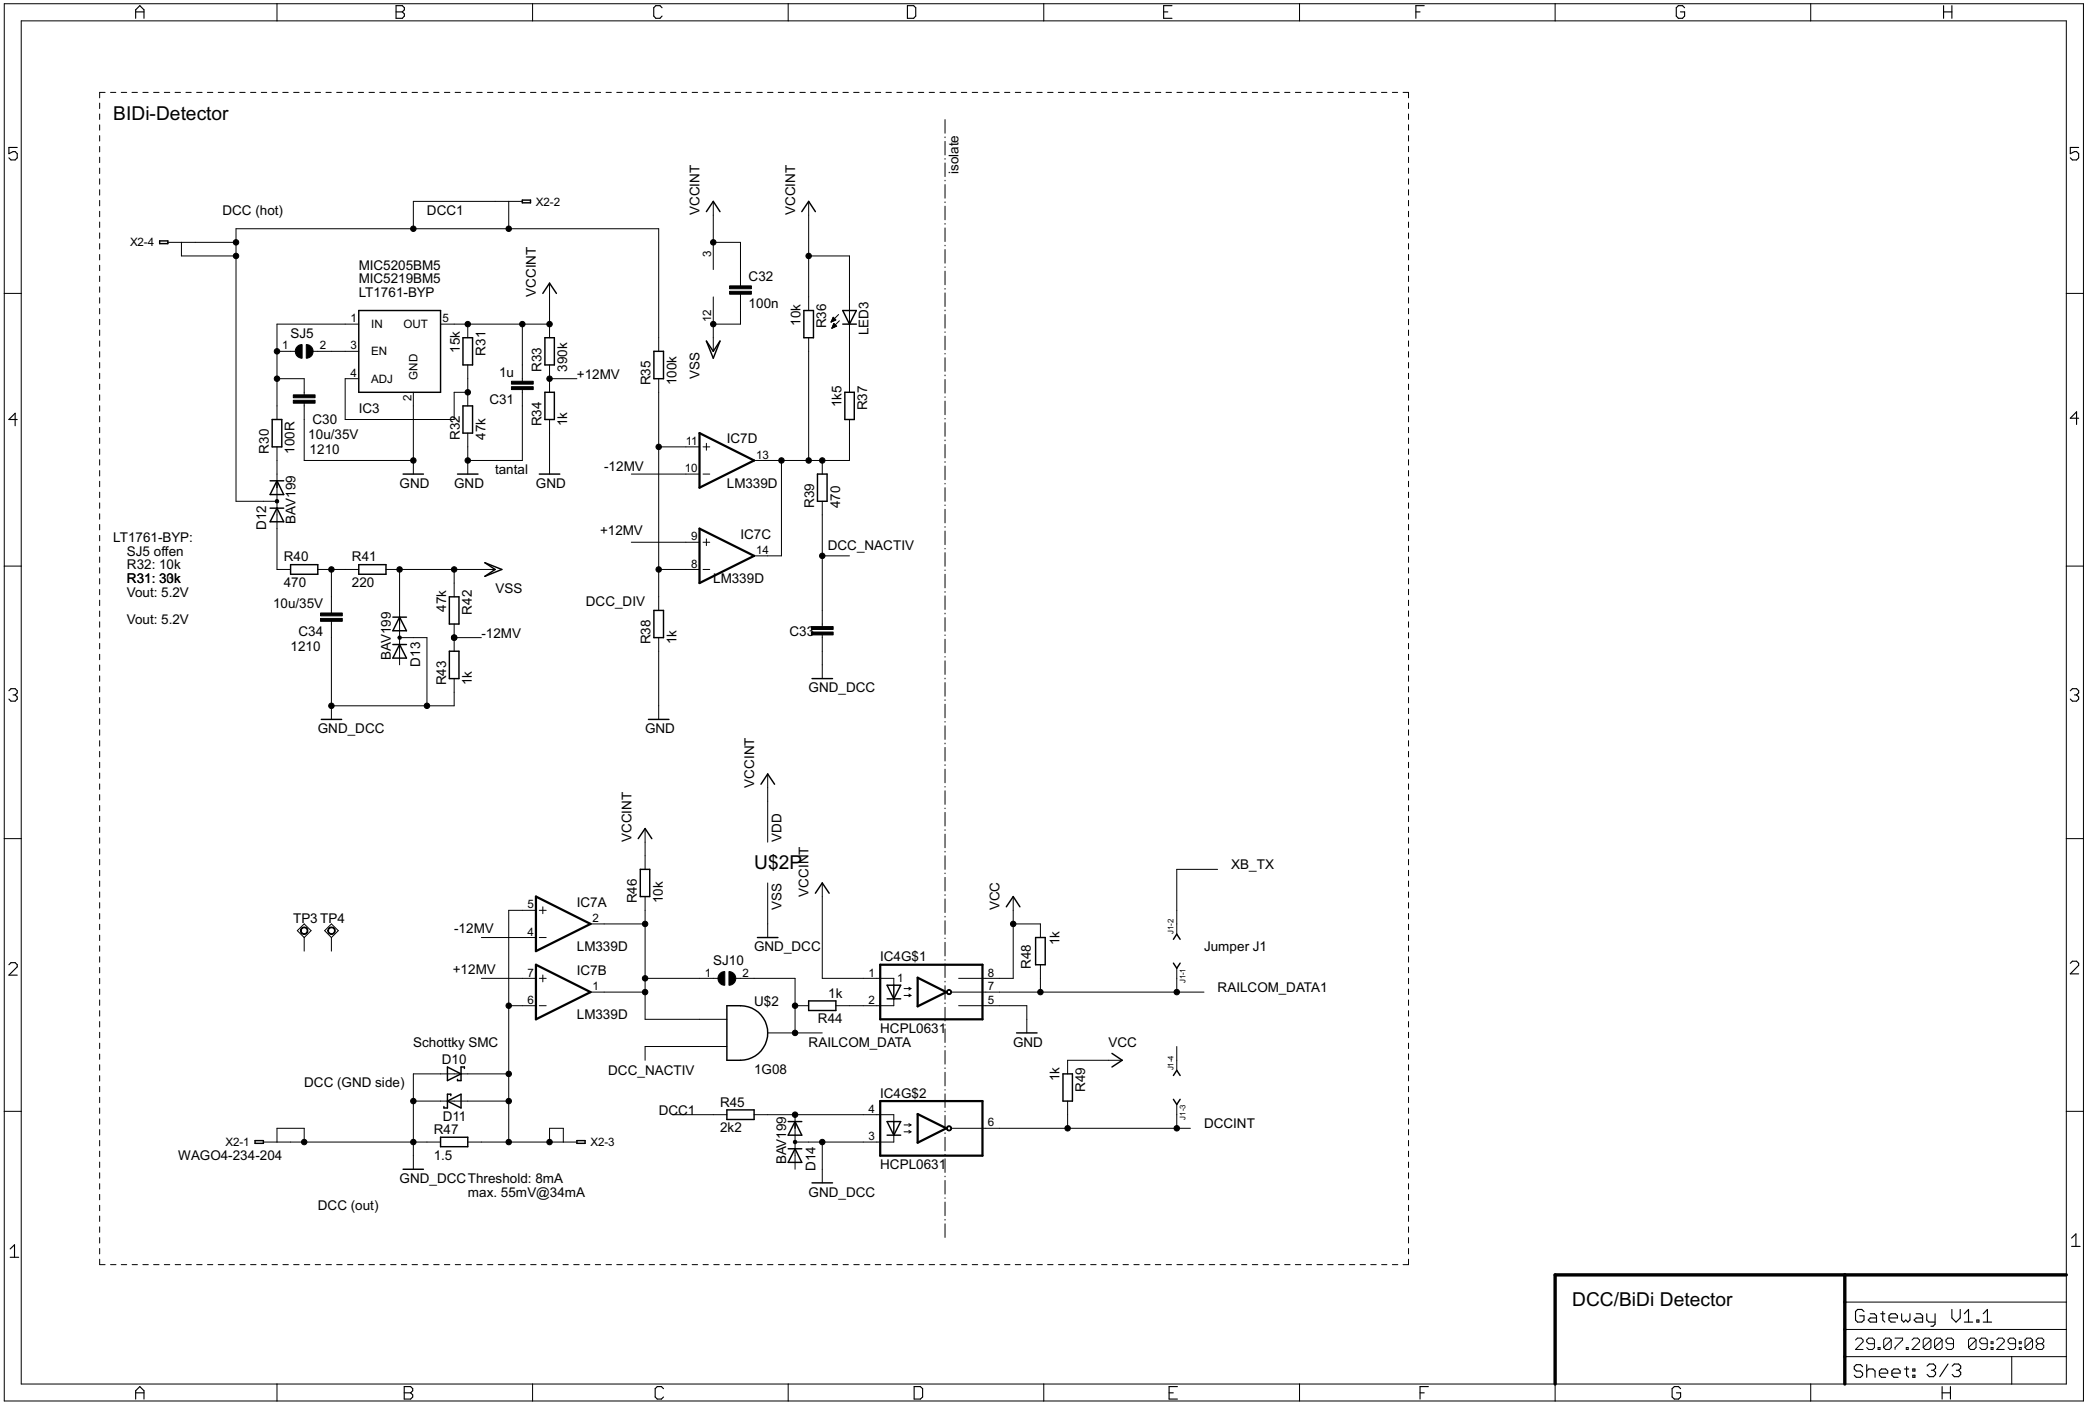

Interfaces / Power	
Gateway V1.1	
29.07.2009 09:29:08	
Sheet: 2/3	

www.opendcc.de

DCC/BiDi Detector	
Gateway V1.1	
29.07.2009 09:29:08	
Sheet: 3/3	